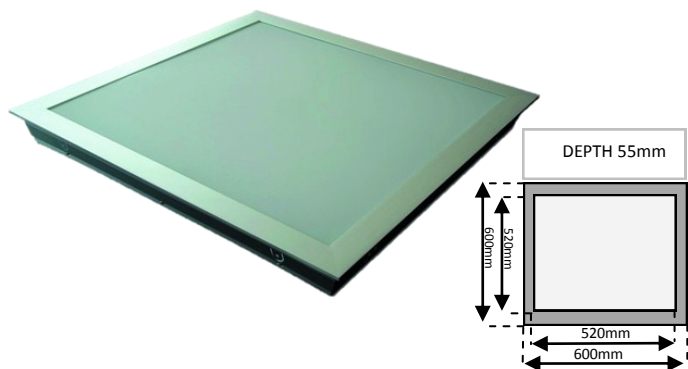

## LED LIGHT PANEL

- Wattage : 62W
- Output Voltage : 48VDC
- Output Current : 1.1 A Constant

- Wattage : 42W
- Output Voltage : 24vVDC
- Output Current : 1.5 A Constant

### PRODUCT SPECIFICATION

- AVAILABLE IN SILVER OR WHITE TRIM OR TRIM LESS
- BEAM ANGLE 115 DEGREES
- 50000+ HRS LIFESPAN
- LOW MAINTENANCE COST
- IP20 RATED
- WORKING TEMPERATURE -20 TO + 45D

ELG CODE	DESCRIPTION	DIMENSION'S
159820A	WHITE TRIM	600X600X55mm
159830A	SILVER TRIM	600X600X55mm
159825A	TRIMLESS	595X595X55mm
	WHITE TRIM	1200X600X55mm
	SILVER TRIM	1200X600X55mm
	TRIMLESS	1195X595X55mm