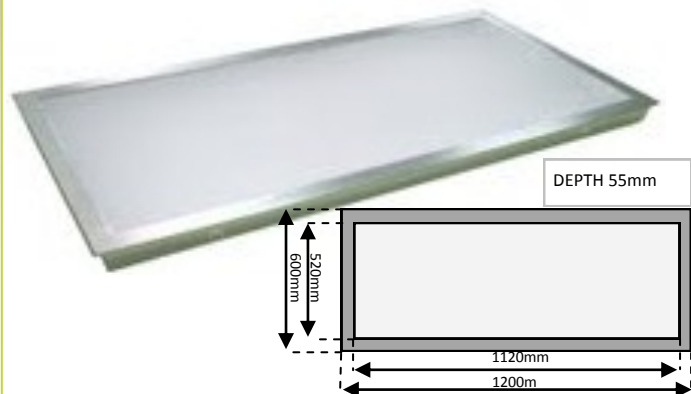

## LED LIGHT PANEL

- Wattage : 62W
- Output Voltage : 48VDC
- Output Current : 1.1 A Constant

- Wattage : 42W
- Output Voltage : 24vVDC
- Output Current : 1.5 A Constant

### PRODUCT SPECIFICATION

- AVAILABLE IN SILVER OR WHITE TRIM OR TRIM LESS
- BEAM ANGLE 115 DEGREES
- 50000+ HRS LIFESPAN
- LOW MAINTENANCE COST
- IP20 RATED
- WORKING TEMPERATURE -20 TO + 45D

ELG CODE	DESCRIPTION	DIMENSION'S
159820A	WHITE TRIM	600X600X55mm
159830A	SILVER TRIM	600X600X55mm
159825A	TRIMLESS	595X595X55mm
	WHITE TRIM	1200X600X55mm
	SILVER TRIM	1200X600X55mm
	TRIMLESS	1195X595X55mm