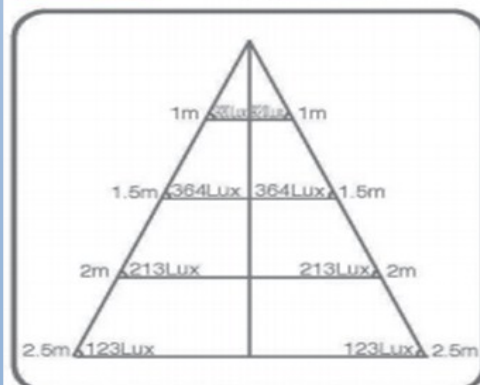

PLEASE CONTACT SALES FOR MORE INFO & ADVICE

1484 851 355

1484 852 715

info@lesl.co.uk

OR VISIT US AT

www.lesl.co.uk