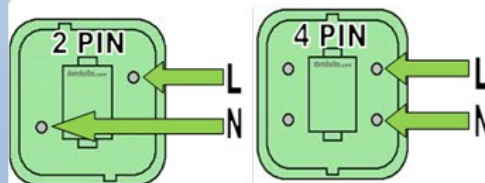

PLEASE CONTACT SALES FOR MORE INFO & ADVICE

1484 851 355

1484 852 715

info@lesl.co.uk

OR VISIT US AT

www.lesl.co.uk